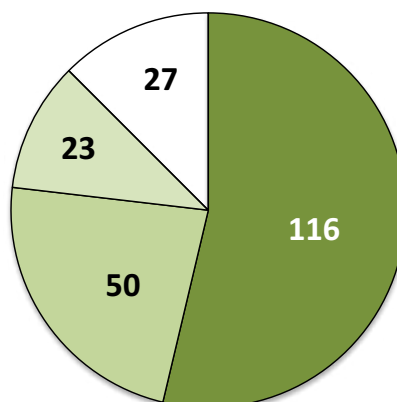

1. This statistic eliminates those who committed elsewhere before completion of the application process.
2. Basketball is the one sport in which the NCAA allows schools to pay for the transportation of parents, so the average trip cost is significantly higher.
3. Skiing is unique in that prospects ski in many of the same races in which our teams compete, so our coaches can evaluate them without separate recruiting trips.

Dartmouth Class of 2021 Incoming Athletic Recruits (Total 216)

- ☒ Campus Visit AND Coach Saw on the Road
- ☒ Coach Saw on the Road Only
- ☐ Campus Visit Only
- ☐ Neither

Reminder: In many sports, the national Division I recruiting timetable has accelerated significantly in recent years, forcing prospects to make commitments before senior year, when NCAA rules allow colleges to fund campus visits.