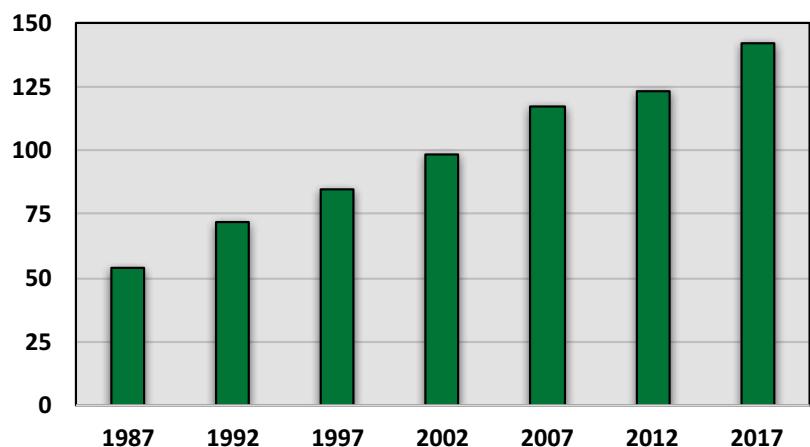

Sponsored Recruits Enrolling:
3 Decades of Growth & Impact