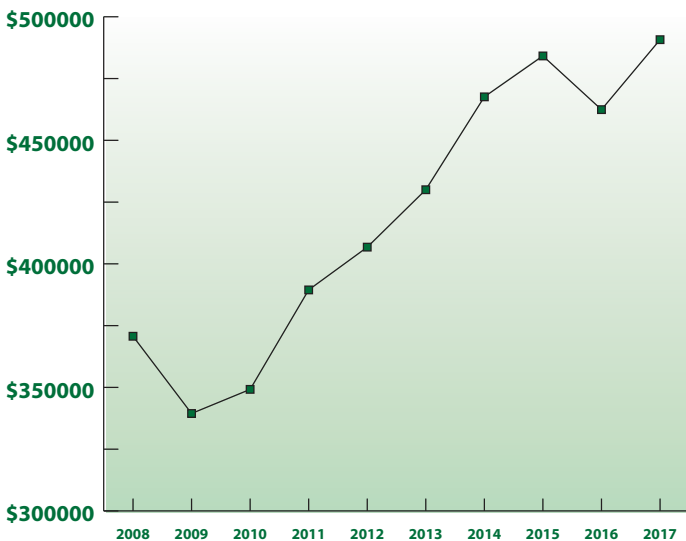

DARTMOUTH ATHLETIC SPONSORS

Compiled by:
Bob Ceplikas '78
Deputy Director of Athletics

2016 - 2017 ANNUAL REPORT

SPONSORS REACH NEW HEIGHTS IN GENEROSITY AND RECRUITING IMPACT

The 2016-17 fiscal year saw record-breaking generosity for Dartmouth

Athletic Sponsors, as our loyal members contributed an all-time high of **$490,737** in support of the recruiting efforts of Big Green coaches. A total of 859 alumni, 58 parents, and 20 other individuals participated, with an average donation of **$609**.

also continued to thrive, as 31 Dartmouth classes made gifts from their class treasuries averaging **$2,097**. In addition, seven endowment funds earmarked for the Sponsor Program generated income of **$50,796**, bringing the program's total income to more than **$541,000**.

In its 62nd year of existence, the Athletic Sponsor Program was amply prepared to fulfill its mission as the lifeblood of Dartmouth athletic recruiting — a true testament to the generosity of our membership!

The tradition of class memberships

10 Years of Total Giving to the Sponsor Program