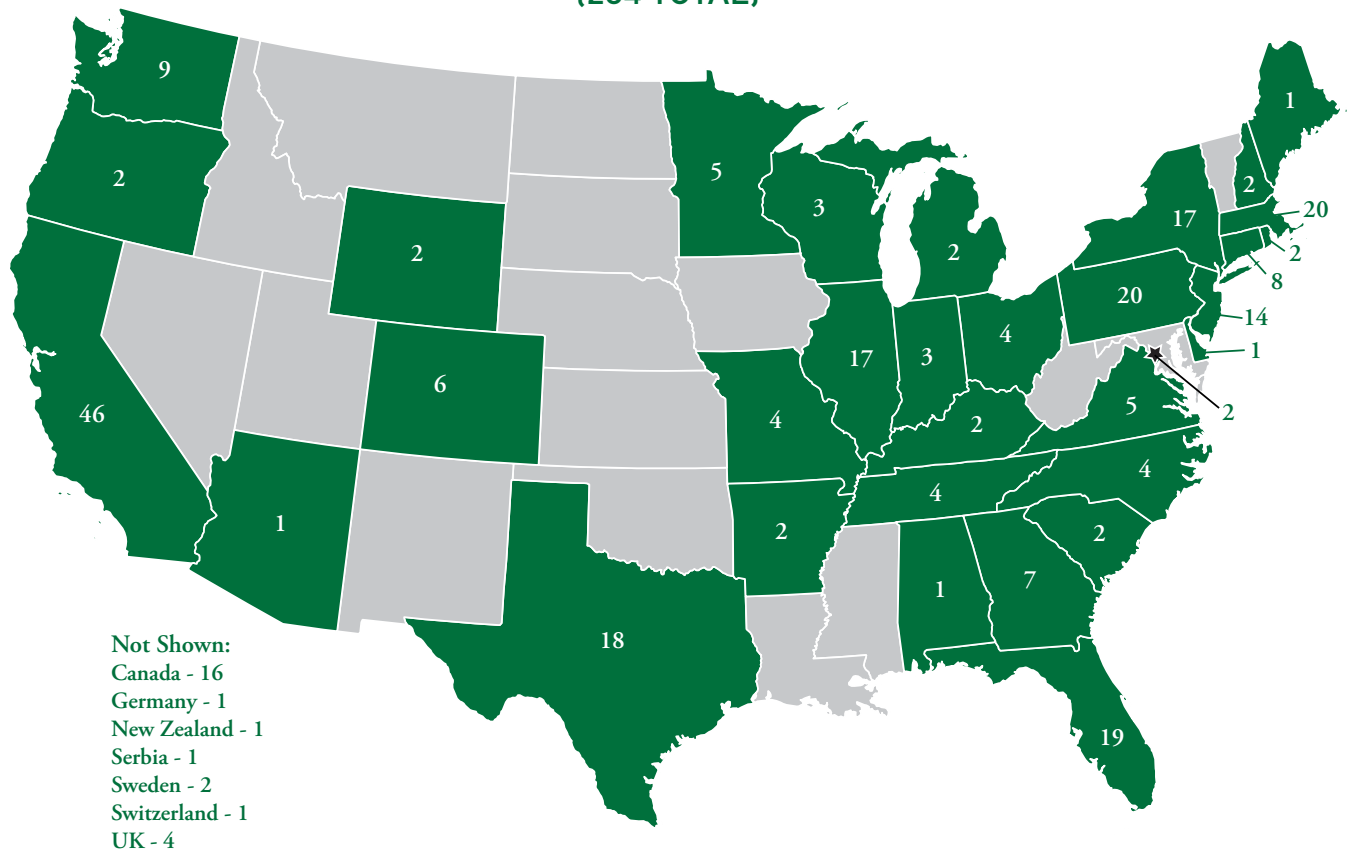

Tickets for Dartmouth Football, Soccer, Basketball, and Hockey are now on sale through DartmouthSports.com or by calling (603) 646-2466.

Receptions: All Sponsors are cordially invited to attend pre-game receptions prior to each home football game, with complimentary food and beverages served beginning two hours before kick-off. Co-hosted by the Friends of Dartmouth Football, you'll find our tent adjacent to the West Stands at Memorial Field.

AWAY WE GO!

The recruiting cycle for the Class of 2022 is well underway, with Big Green coaches traveling far and wide in search of talented prospects and scheduling campus visits for many of them this fall.

If you prefer the convenience of renewing online, just visit SupportDartmouthSports.com. With a single credit card transaction, you may contribute to multiple funds, including Dartmouth Athletic Sponsors, Friends Groups, and the Athletic Director's Fund for Excellence.

Many thanks and Go Big Green!

2016-17 SPONSORED TRIPS BY STATE (284 TOTAL)